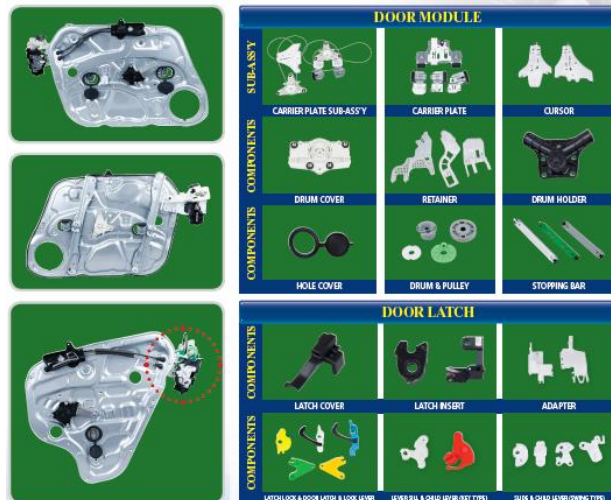

■ Chassis parts

■ Brake parts

Więcej informacji na stronie: : www.goodshinyang.com

11. Ki Seung Industry Co., Ltd.

Firma oferuje :

- Automotive Chassis/ Bracket Parts:
 - Axle housing (rear axle housing, rear tube ass'y)
 - Chassis (front/rear cross member, lower arm)
 - Panel (cowl cross bar, pedal item)
 - Bracket parts
 - Brake disc parts (disc holder)
 - Panel parts (COWL items)
- Suspension (shock absorber) parts

The main products are assembly & components used in the door of automobile such as **door module, door latch, transmission lever etc.**

- Door module (components and sub-ass'y)
- Door latch (latch cover, latch insert, adapter)
- Transmission lever assembly
- Other injection molding