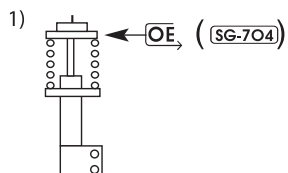

MODEL FAHRZEUG MODELE	YEAR JAHR ANNEE	FRONT/VORNE/AVANT				REAR/HINTEN/ARRIERE			
		PREMIUM Oil	EXCEL-G Twin-tube Gas	GAS-A-JUST Mono-tube Gas		PREMIUM Oil	EXCEL-G Twin-tube Gas	GAS-A-JUST Mono-tube Gas	

Fiat Commercial (I)

Ducato

10Q () ALL Incl. Exc. H/D, Camping Car	(230)	94-12.01	635806²⁾			344283	
				915808▼ 910091			
					MB1905 SM1920 L SM1921 R (SG-704)¹⁾		
14Q () ALL Incl. Exc. H/D, Camping Car	(230)	94-12.01	635806²⁾			344284	
				915808▼ 910091			
					MB1905 SM1920 L SM1921 R (SG-704)¹⁾		
18Q () ALL Incl. Exc. H/D, Camping Car	(230)	94-12.01	635807³⁾			345021	
					MB1905 SM1920 L SM1921 R (SG-704)¹⁾		
18Q () Camping Car Grand Export Exc. H/D	(230)	94-12.01	635807³⁾				
					MB1905 SM1920 L SM1921 R (SG-704)¹⁾		
  ALL Exc. H/D	(244)	1.02- 6.06	635806²⁾			344283	
					MB1905 SM1926 L SM1927 R		
  ALL Exc. H/D	(244)	1.02- 6.06	635807³⁾			345041	
				910096			
					MB1905 SM1926 L SM1927 R		

Fiorino, Fiorino Qubo

⊖ ABS ALL	(146)	93-	631601			341324	
⊕ ABS ALL	(146)	93-	631601			341324	
1.4, 1.3 D Multijet		2.08-				349145	
				334968 L 334967 R			
					SM1821 L SM1822 R